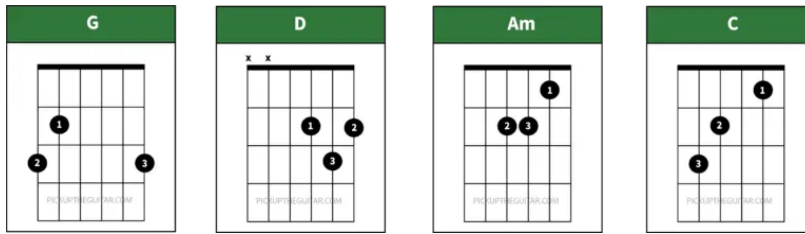

YOU BELONG WITH ME CHORDS NO CAPO BY TAYLOR SWIFT (W/PDF)

By Dipanshu / Chords

Looking for You Belong With Me chords without the capo? Look no further! Taylor Swift made a huge splash with the release of You Belong With Me and it continues to be a fan favorite. The only four chord progression you need is G, D, Am, and C. This progression is used throughout the entire song with slight changes in the bridge section.

Here are the chord diagrams and everything you need to know to play the song from start to end.

 ezoic

[report this ad](#)

About Dipanshu

For years, Dipanshu has been a guitar enthusiast and has had a passion for music that spans decades. As a true aficionado, he holds the title of both owner and editor of Pick Up The Guitar.

Strumming starts at the time stamp 3:01

Contents [\[hide\]](#)

[You Belong With Me Chords No Capo](#)

[You Belong With Me Lyrics with Chords](#)

You Belong With Me Chords No Capo

ezoic

[report this ad](#)

You Belong With Me Lyrics with Chords

[VERSE – 1]

[G]You're on the phone with your girlfriend, she's up[D]set
She's going off about something that you [Am]said
'Cause she doesn't get your humor like [C]I do
[G]I'm in the room it's a typical Tuesday [D]night
I'm listening to the kind of music she doesn't [Am]like
And she'll never know your story like [C]I do